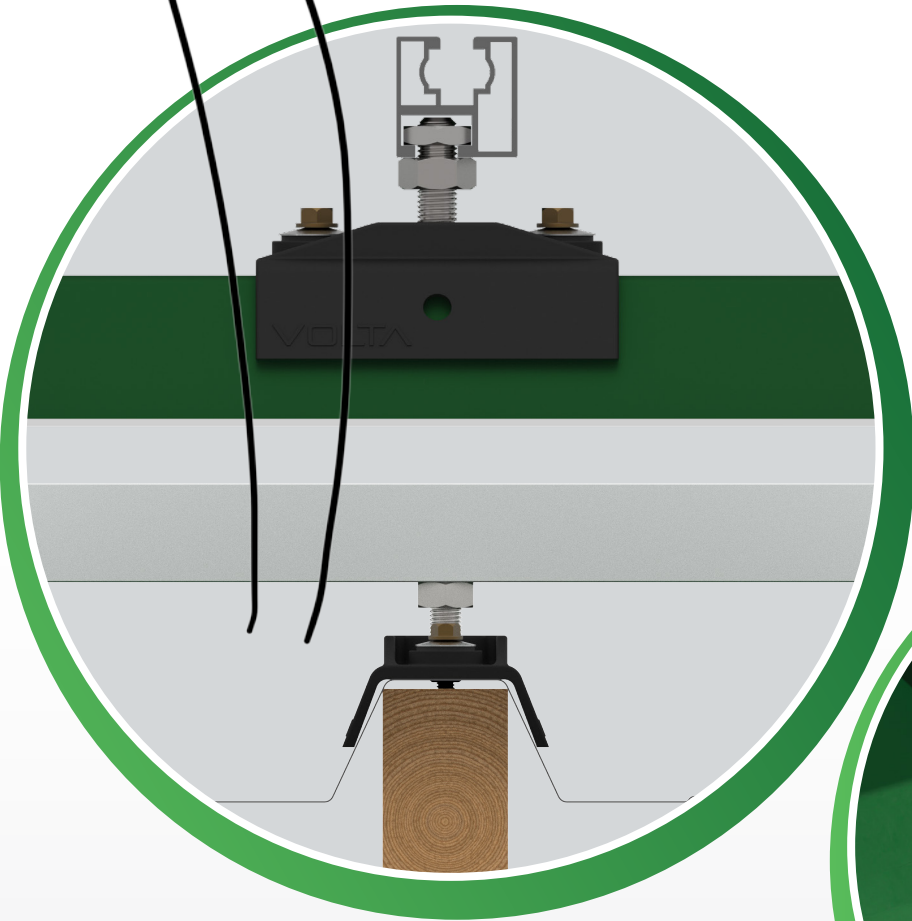

VOLTA

NYLON - CORRIGATED ROOF BRACKET

VOLTA

NYLON - IBR ROOF BRACKET

VOLTA

NYLON - ROOF HOOK

VOLTA

UNIVERSAL ROOF-HOOK (GALVANISED)

VOLTA

M10 HANGER BOLT - WOOD

VOLTA

M10 HANGER BOLT - STEEL

VOLTA

IBR LOW PROFILE

VOLTA

CLICK-TOP CROSS CONNECTOR

VOLTA

SEAMLESS CLIP-LOCK

VOLTA

Y-RAIL EXTERNAL CONNECTOR

VOLTA

CLICK-TOP ATTACHMENT