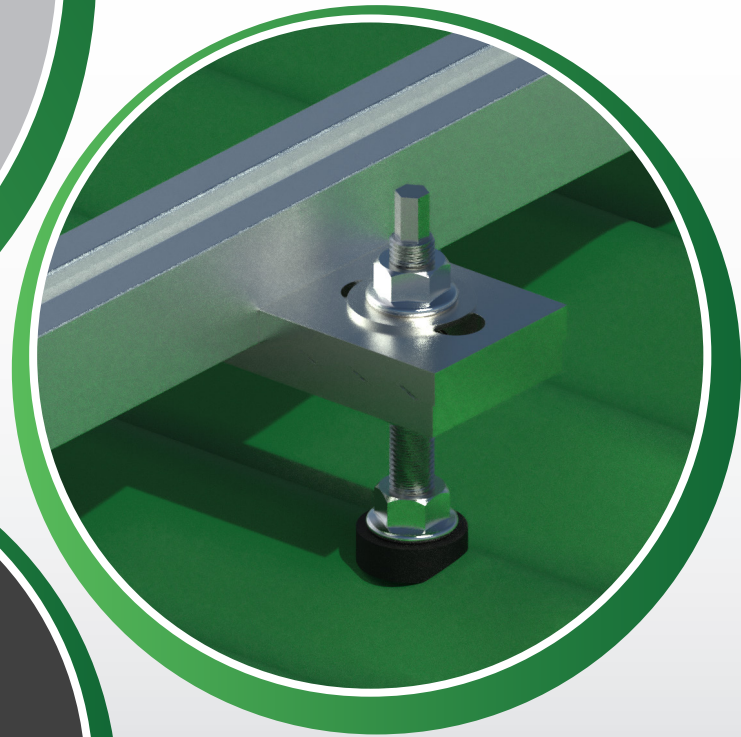

VOLTA

NYLON - CORRIGATED ROOF BRACKET

VOLTA

NYLON - IBR ROOF BRACKET

VOLTA

NYLON - ROOF HOOK

VOLTA

UNIVERSAL ROOF-HOOK (GALVANISED)

VOLTA

M10 HANGER BOLT - WOOD

VOLTA

M10 HANGER BOLT - STEEL

VOLTA

IBR LOW PROFILE

VOLTA

CLICK-TOP CROSS CONNECTOR

VOLTA

SEAMLESS CLIP-LOCK

VOLTA

Y-RAIL EXTERNAL CONNECTOR

VOLTA

CLICK-TOP ATTACHMENT