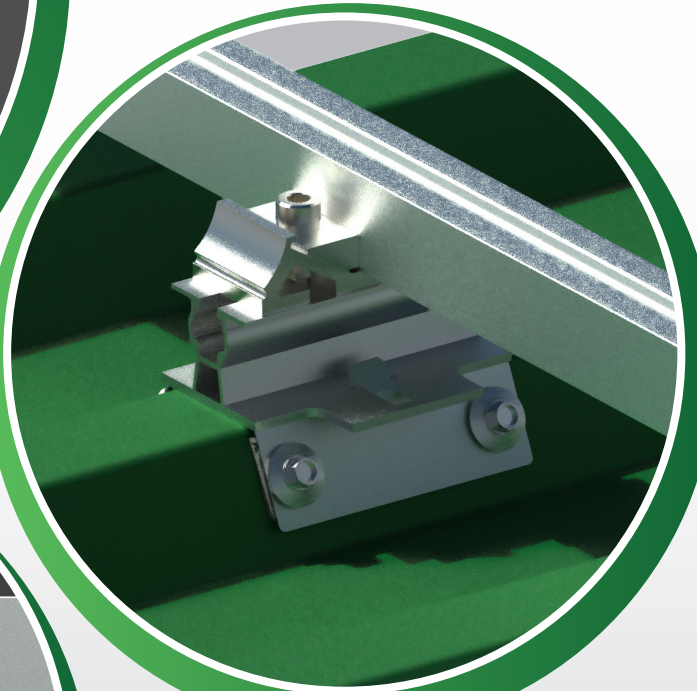

VOLTA

NYLON - CORRIGATED ROOF BRACKET

VOLTA

NYLON - IBR ROOF BRACKET

VOLTA

NYLON - ROOF HOOK

VOLTA

UNIVERSAL ROOF-HOOK (GALVANISED)

VOLTA

M10 HANGER BOLT - WOOD

VOLTA

M10 HANGER BOLT - STEEL

VOLTA

IBR LOW PROFILE

VOLTA

CLICK-TOP CROSS CONNECTOR

VOLTA

SEAMLESS CLIP-LOCK

VOLTA

Y-RAIL EXTERNAL CONNECTOR

VOLTA

CLICK-TOP ATTACHMENT