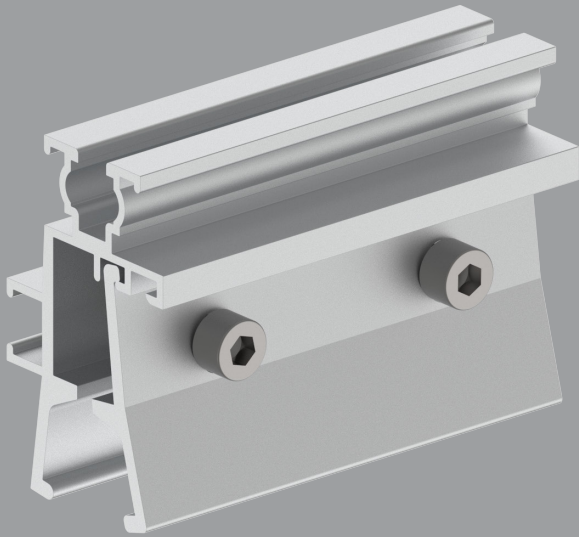

VOLTA

NYLON - CORRIGATED ROOF BRACKET

VOLTA

NYLON - IBR ROOF BRACKET

VOLTA

NYLON - ROOF HOOK

VOLTA

UNIVERSAL ROOF-HOOK (GALVANISED)

VOLTA

M10 HANGER BOLT - WOOD

VOLTA

M10 HANGER BOLT - STEEL

VOLTA

IBR LOW PROFILE

VOLTA

CLICK-TOP CROSS CONNECTOR

VOLTA

SEAMLESS CLIP-LOCK

VOLTA

Y-RAIL EXTERNAL CONNECTOR

VOLTA

CLICK-TOP ATTACHMENT