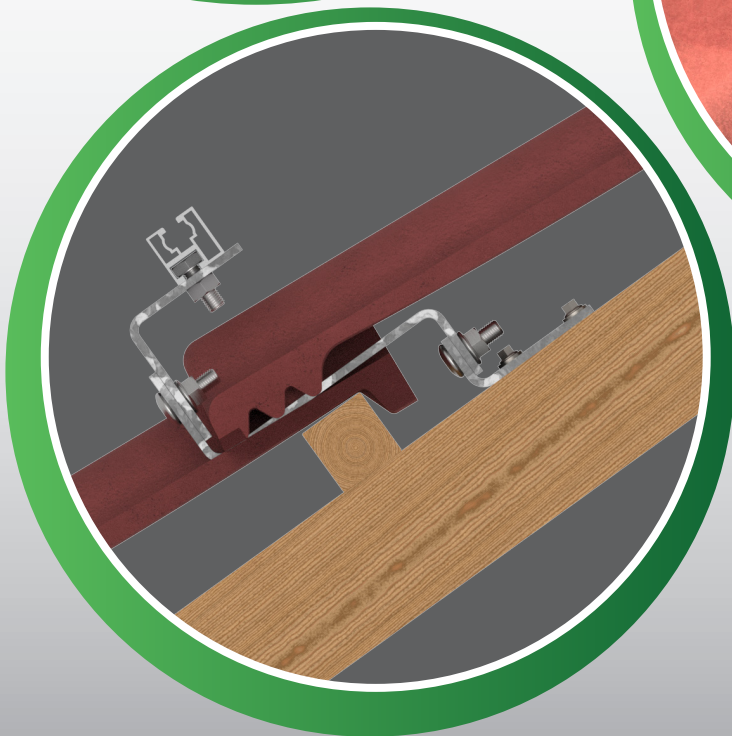

VOLTA

NYLON - CORRIGATED ROOF BRACKET

VOLTA

NYLON - IBR ROOF BRACKET

VOLTA

NYLON - ROOF HOOK

VOLTA

UNIVERSAL ROOF-HOOK (GALVANISED)

VOLTA

M10 HANGER BOLT - WOOD

VOLTA

M10 HANGER BOLT - STEEL

VOLTA

IBR LOW PROFILE

VOLTA

CLICK-TOP CROSS CONNECTOR

VOLTA

SEAMLESS CLIP-LOCK

VOLTA

Y-RAIL EXTERNAL CONNECTOR

VOLTA

CLICK-TOP ATTACHMENT