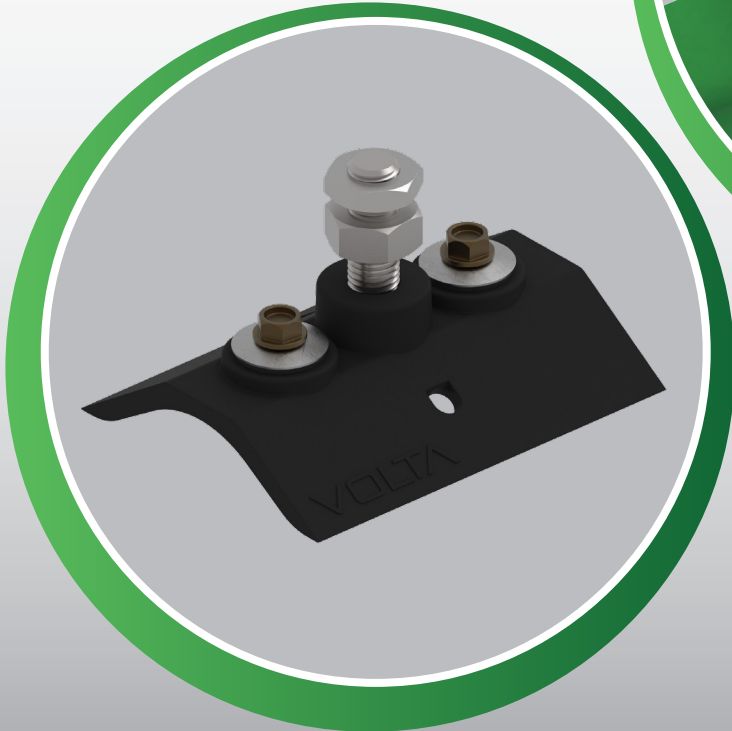

VOLTA

NYLON - CORRIGATED ROOF BRACKET

VOLTA

NYLON - IBR ROOF BRACKET

VOLTA

NYLON - ROOF HOOK

VOLTA

UNIVERSAL ROOF-HOOK (GALVANISED)

VOLTA

M10 HANGER BOLT - WOOD

VOLTA

M10 HANGER BOLT - STEEL

VOLTA

IBR LOW PROFILE

VOLTA

CLICK-TOP CROSS CONNECTOR

VOLTA

SEAMLESS CLIP-LOCK

VOLTA

Y-RAIL EXTERNAL CONNECTOR

VOLTA

CLICK-TOP ATTACHMENT