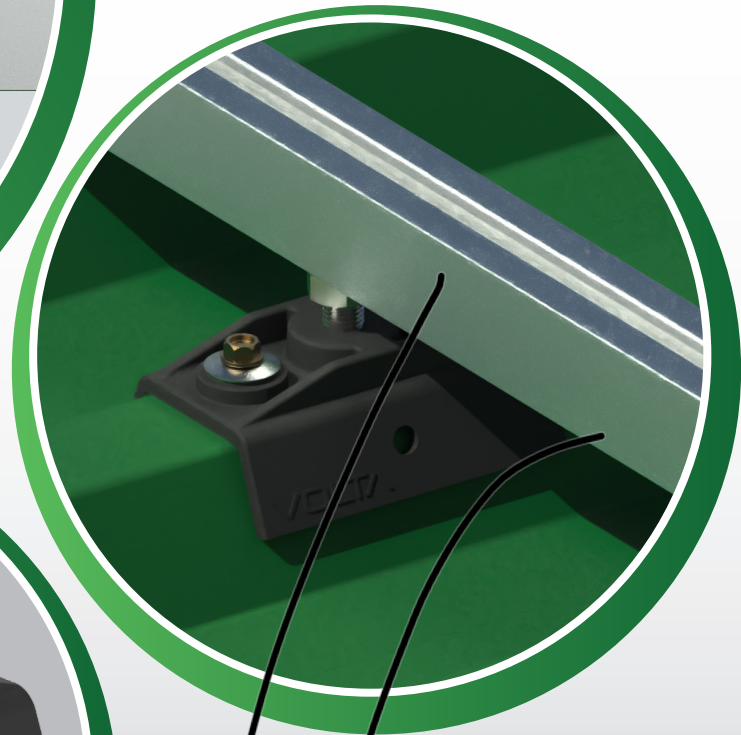

VOLTA

NYLON - CORRIGATED ROOF BRACKET

VOLTA

NYLON - IBR ROOF BRACKET

VOLTA

NYLON - ROOF HOOK

VOLTA

UNIVERSAL ROOF-HOOK (GALVANISED)

VOLTA

M10 HANGER BOLT - WOOD

VOLTA

M10 HANGER BOLT - STEEL

VOLTA

IBR LOW PROFILE

VOLTA

CLICK-TOP CROSS CONNECTOR

VOLTA

SEAMLESS CLIP-LOCK

VOLTA

Y-RAIL EXTERNAL CONNECTOR

VOLTA

CLICK-TOP ATTACHMENT