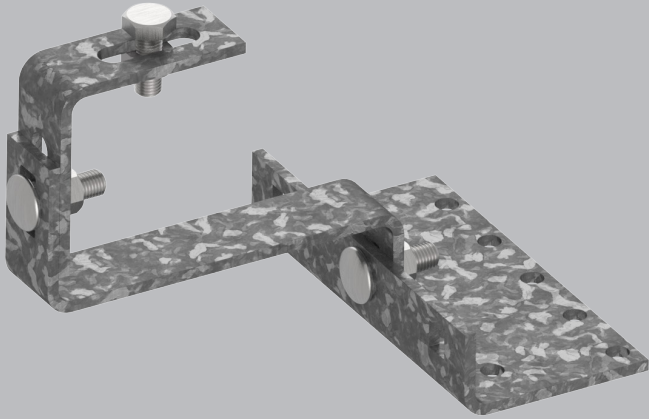

VOLTA

NYLON - CORRIGATED ROOF BRACKET

VOLTA

NYLON - IBR ROOF BRACKET

VOLTA

NYLON - ROOF HOOK

VOLTA

UNIVERSAL ROOF-HOOK (GALVANISED)

VOLTA

M10 HANGER BOLT - WOOD

VOLTA

M10 HANGER BOLT - STEEL

VOLTA

IBR LOW PROFILE

VOLTA

CLICK-TOP CROSS CONNECTOR

VOLTA

SEAMLESS CLIP-LOCK

VOLTA

Y-RAIL EXTERNAL CONNECTOR

VOLTA

CLICK-TOP ATTACHMENT