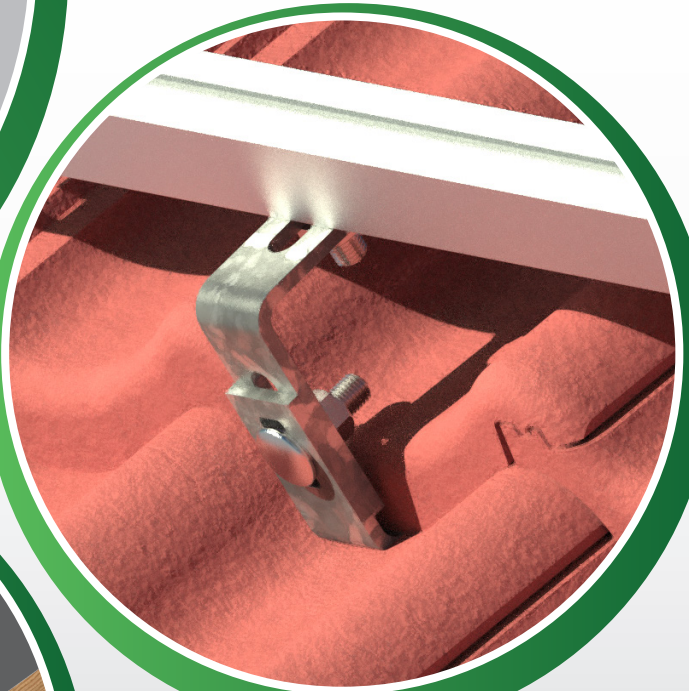

VOLTA

NYLON - CORRIGATED ROOF BRACKET

VOLTA

NYLON - IBR ROOF BRACKET

VOLTA

NYLON - ROOF HOOK

VOLTA

UNIVERSAL ROOF-HOOK (GALVANISED)

VOLTA

M10 HANGER BOLT - WOOD

VOLTA

M10 HANGER BOLT - STEEL

VOLTA

IBR LOW PROFILE

VOLTA

CLICK-TOP CROSS CONNECTOR

VOLTA

SEAMLESS CLIP-LOCK

VOLTA

Y-RAIL EXTERNAL CONNECTOR

VOLTA

CLICK-TOP ATTACHMENT