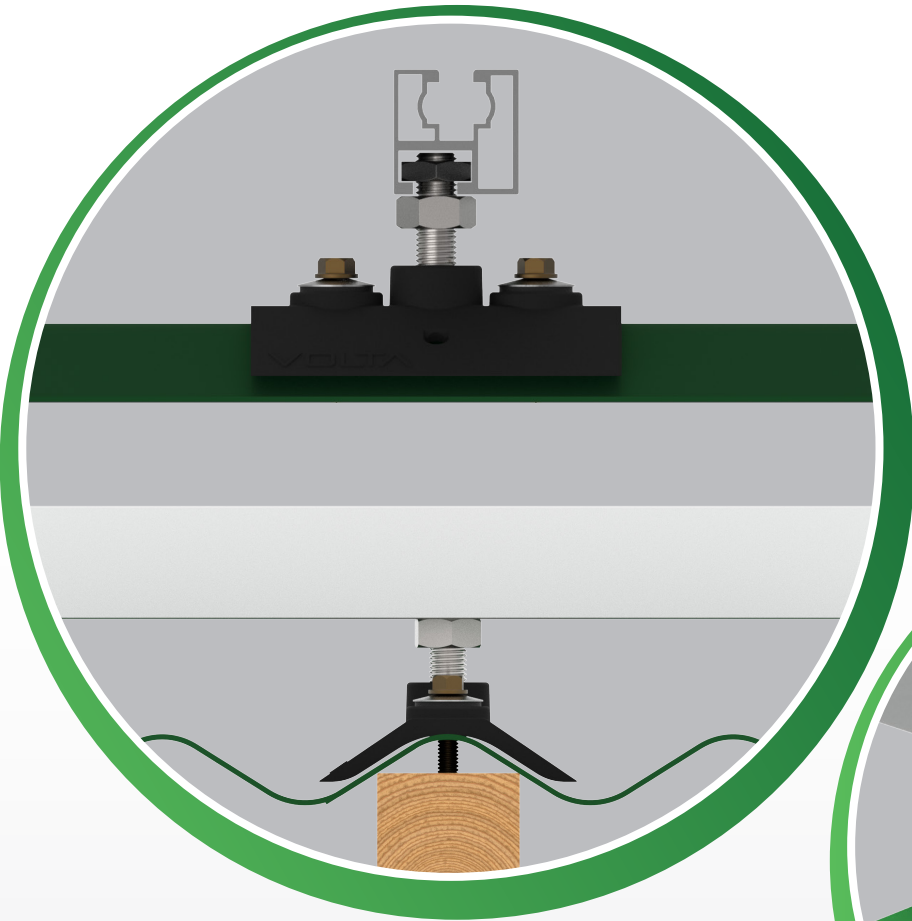

VOLTA

NYLON - CORRIGATED ROOF BRACKET

VOLTA

NYLON - IBR ROOF BRACKET

VOLTA

NYLON - ROOF HOOK

VOLTA

UNIVERSAL ROOF-HOOK (GALVANISED)

VOLTA

M10 HANGER BOLT - WOOD

VOLTA

M10 HANGER BOLT - STEEL

VOLTA

IBR LOW PROFILE

VOLTA

CLICK-TOP CROSS CONNECTOR

VOLTA

SEAMLESS CLIP-LOCK

VOLTA

Y-RAIL EXTERNAL CONNECTOR

VOLTA

CLICK-TOP ATTACHMENT