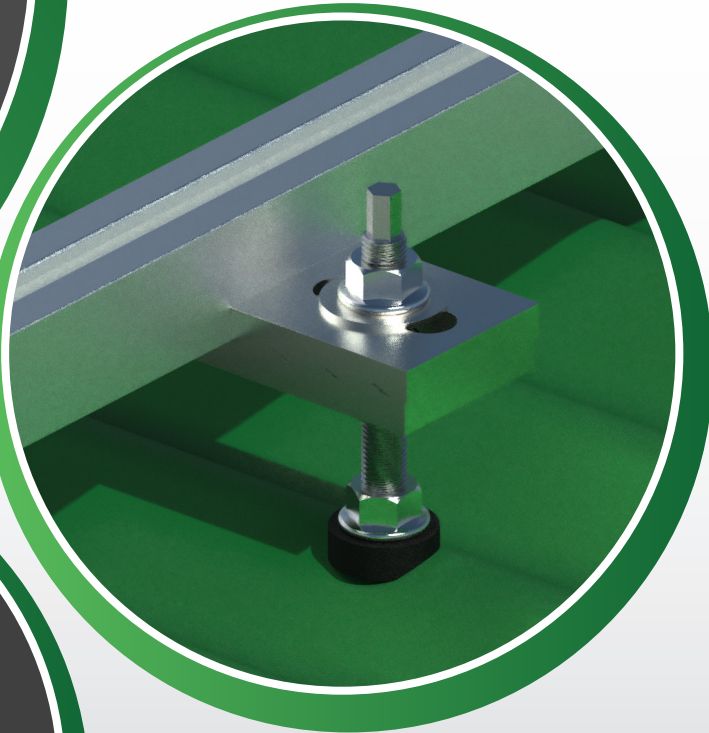

VOLTA

NYLON - CORRIGATED ROOF BRACKET

VOLTA

NYLON - IBR ROOF BRACKET

VOLTA

NYLON - ROOF HOOK

VOLTA

UNIVERSAL ROOF-HOOK (GALVANISED)

VOLTA

M10 HANGER BOLT - WOOD

VOLTA

M10 HANGER BOLT - STEEL

VOLTA

IBR LOW PROFILE

VOLTA

CLICK-TOP CROSS CONNECTOR

VOLTA

SEAMLESS CLIP-LOCK

VOLTA

Y-RAIL EXTERNAL CONNECTOR

VOLTA

CLICK-TOP ATTACHMENT