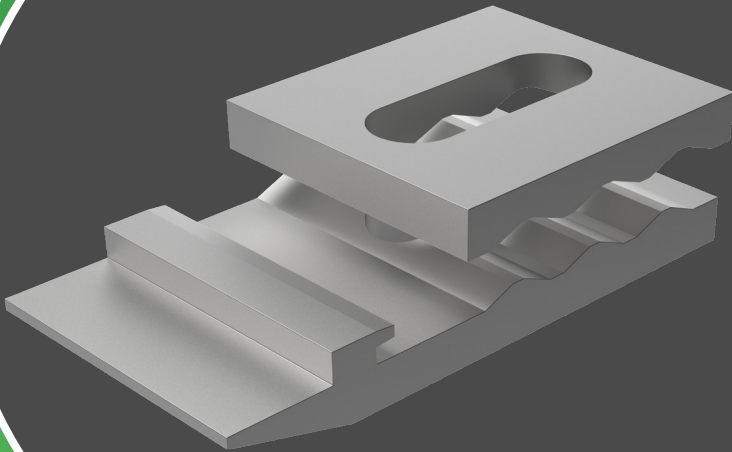

VOLTA

NYLON - CORRIGATED ROOF BRACKET

VOLTA

NYLON - IBR ROOF BRACKET

VOLTA

NYLON - ROOF HOOK

VOLTA

UNIVERSAL ROOF-HOOK (GALVANISED)

VOLTA

M10 HANGER BOLT - WOOD

VOLTA

M10 HANGER BOLT - STEEL

VOLTA

IBR LOW PROFILE

VOLTA

CLICK-TOP CROSS CONNECTOR

VOLTA

SEAMLESS CLIP-LOCK

VOLTA

Y-RAIL EXTERNAL CONNECTOR

VOLTA

CLICK-TOP ATTACHMENT