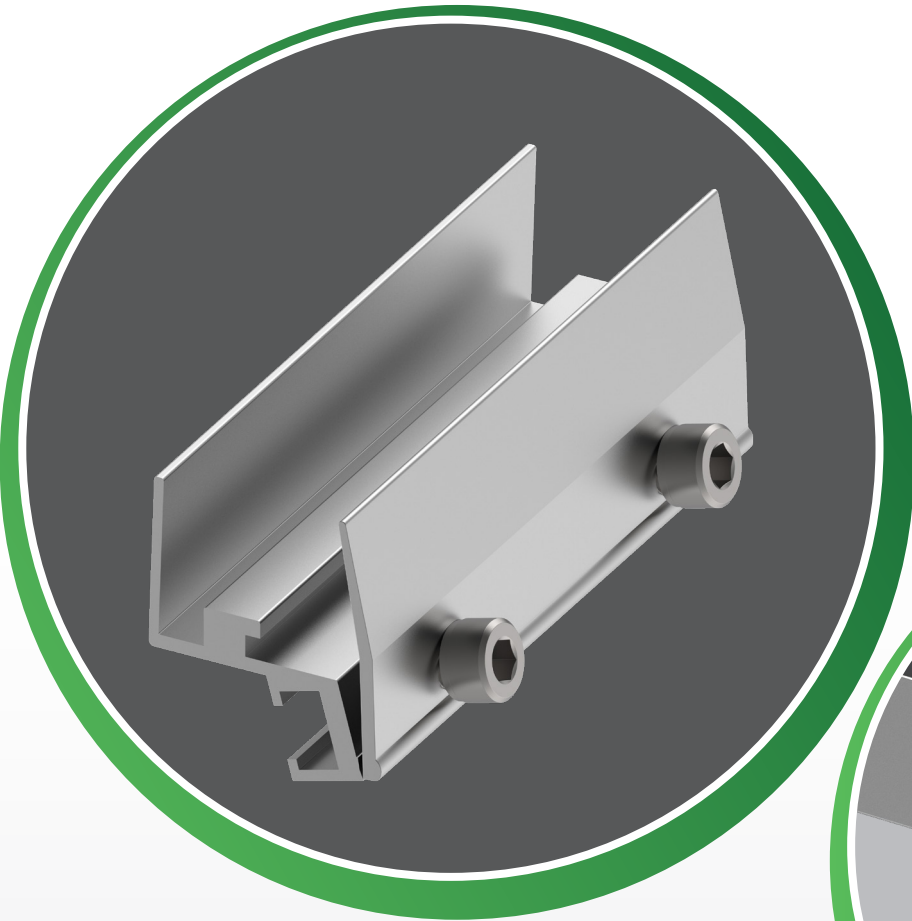

VOLTA

NYLON - CORRIGATED ROOF BRACKET

VOLTA

NYLON - IBR ROOF BRACKET

VOLTA

NYLON - ROOF HOOK

VOLTA

UNIVERSAL ROOF-HOOK (GALVANISED)

VOLTA

M10 HANGER BOLT - WOOD

VOLTA

M10 HANGER BOLT - STEEL

VOLTA

IBR LOW PROFILE

VOLTA

CLICK-TOP CROSS CONNECTOR

VOLTA

SEAMLESS CLIP-LOCK

VOLTA

Y-RAIL EXTERNAL CONNECTOR

VOLTA

CLICK-TOP ATTACHMENT