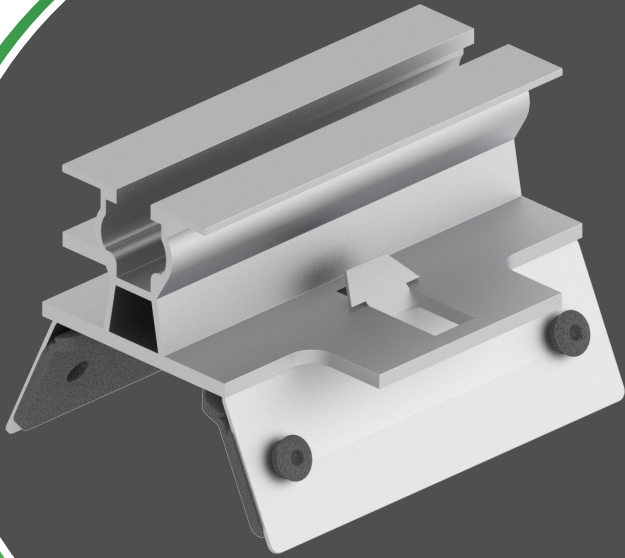

VOLTA

NYLON - CORRIGATED ROOF BRACKET

VOLTA

NYLON - IBR ROOF BRACKET

VOLTA

NYLON - ROOF HOOK

VOLTA

UNIVERSAL ROOF-HOOK (GALVANISED)

VOLTA

M10 HANGER BOLT - WOOD

VOLTA

M10 HANGER BOLT - STEEL

VOLTA

IBR LOW PROFILE

VOLTA

CLICK-TOP CROSS CONNECTOR

VOLTA

SEAMLESS CLIP-LOCK

VOLTA

Y-RAIL EXTERNAL CONNECTOR

VOLTA

CLICK-TOP ATTACHMENT