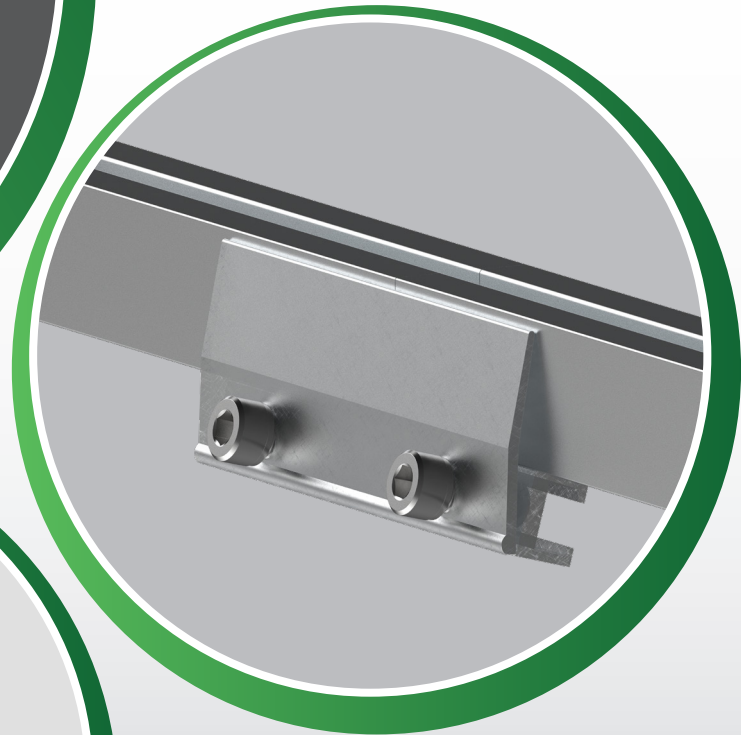

VOLTA

NYLON - CORRIGATED ROOF BRACKET

VOLTA

NYLON - IBR ROOF BRACKET

VOLTA

NYLON - ROOF HOOK

VOLTA

UNIVERSAL ROOF-HOOK (GALVANISED)

VOLTA

M10 HANGER BOLT - WOOD

VOLTA

M10 HANGER BOLT - STEEL

VOLTA

IBR LOW PROFILE

VOLTA

CLICK-TOP CROSS CONNECTOR

VOLTA

SEAMLESS CLIP-LOCK

VOLTA

Y-RAIL EXTERNAL CONNECTOR

VOLTA

CLICK-TOP ATTACHMENT