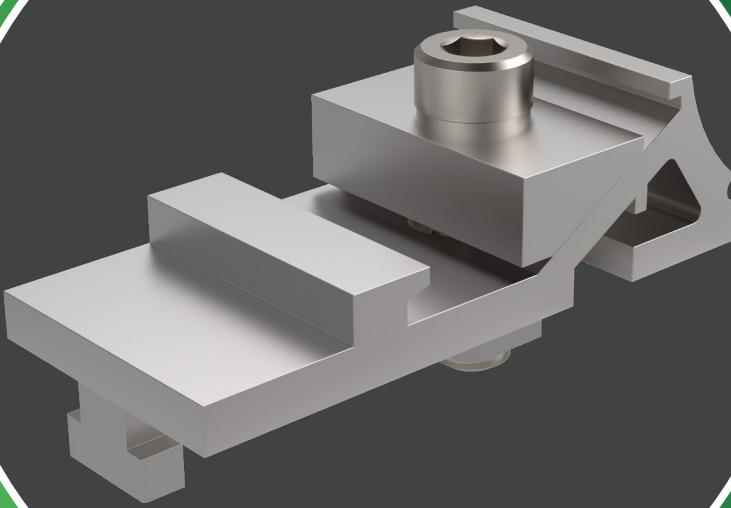

VOLTA

NYLON - CORRIGATED ROOF BRACKET

VOLTA

NYLON - IBR ROOF BRACKET

VOLTA

NYLON - ROOF HOOK

VOLTA

UNIVERSAL ROOF-HOOK (GALVANISED)

VOLTA

M10 HANGER BOLT - WOOD

VOLTA

M10 HANGER BOLT - STEEL

VOLTA

IBR LOW PROFILE

VOLTA

CLICK-TOP CROSS CONNECTOR

VOLTA

SEAMLESS CLIP-LOCK

VOLTA

Y-RAIL EXTERNAL CONNECTOR

VOLTA

CLICK-TOP ATTACHMENT