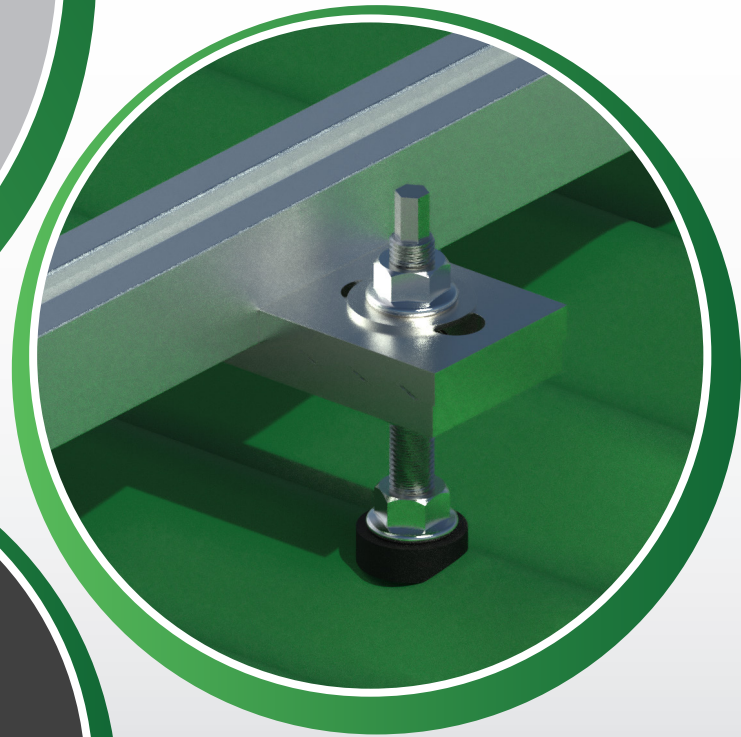

VOLTA

NYLON - CORRIGATED ROOF BRACKET

VOLTA

NYLON - IBR ROOF BRACKET

VOLTA

NYLON - ROOF HOOK

VOLTA

UNIVERSAL ROOF-HOOK (GALVANISED)

VOLTA

M10 HANGER BOLT - WOOD

VOLTA

M10 HANGER BOLT - STEEL

VOLTA

IBR LOW PROFILE

VOLTA

CLICK-TOP CROSS CONNECTOR

VOLTA

SEAMLESS CLIP-LOCK

VOLTA

Y-RAIL EXTERNAL CONNECTOR

VOLTA

CLICK-TOP ATTACHMENT