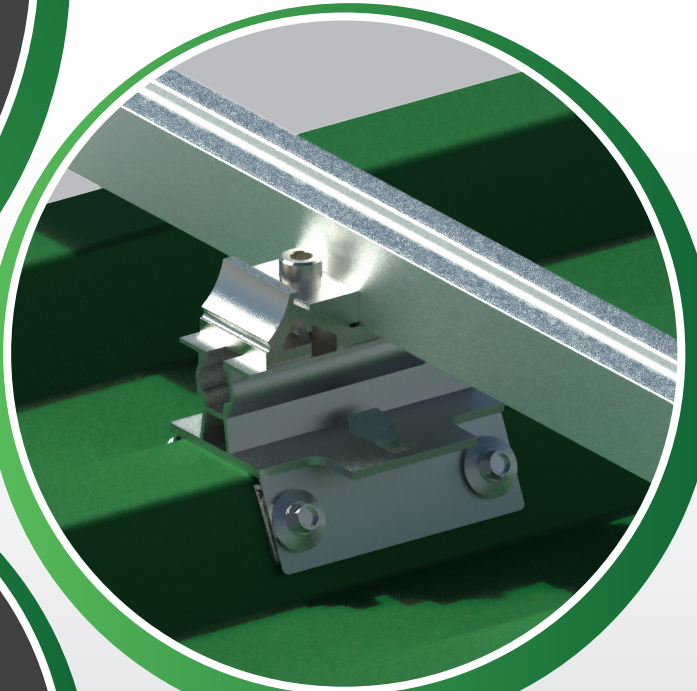

VOLTA

NYLON - CORRIGATED ROOF BRACKET

VOLTA

NYLON - IBR ROOF BRACKET

VOLTA

NYLON - ROOF HOOK

VOLTA

UNIVERSAL ROOF-HOOK (GALVANISED)

VOLTA

M10 HANGER BOLT - WOOD

VOLTA

M10 HANGER BOLT - STEEL

VOLTA

IBR LOW PROFILE

VOLTA

CLICK-TOP CROSS CONNECTOR

VOLTA

SEAMLESS CLIP-LOCK

VOLTA

Y-RAIL EXTERNAL CONNECTOR

VOLTA

CLICK-TOP ATTACHMENT