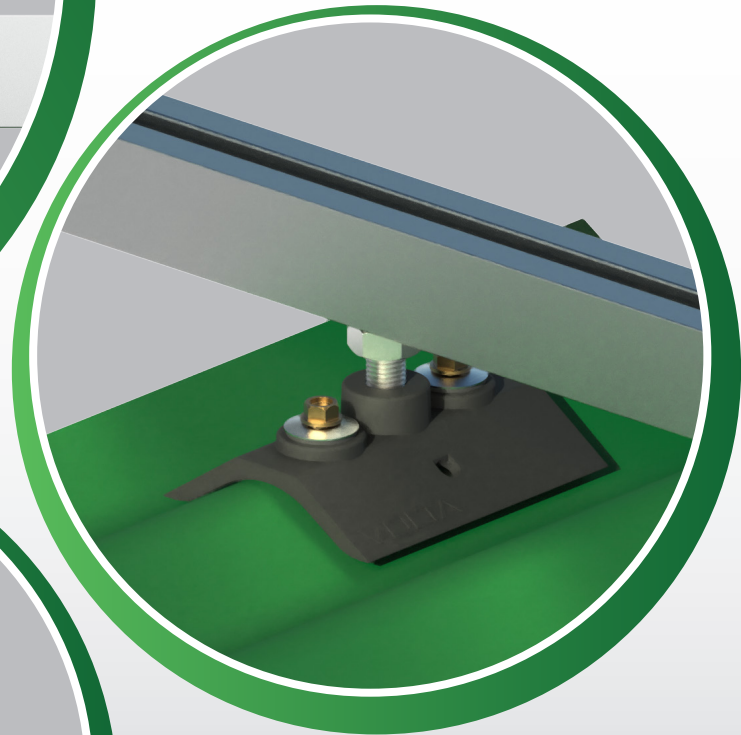

VOLTA

NYLON - CORRIGATED ROOF BRACKET

VOLTA

NYLON - IBR ROOF BRACKET

VOLTA

NYLON - ROOF HOOK

VOLTA

UNIVERSAL ROOF-HOOK (GALVANISED)

VOLTA

M10 HANGER BOLT - WOOD

VOLTA

M10 HANGER BOLT - STEEL

VOLTA

IBR LOW PROFILE

VOLTA

CLICK-TOP CROSS CONNECTOR

VOLTA

SEAMLESS CLIP-LOCK

VOLTA

Y-RAIL EXTERNAL CONNECTOR

VOLTA

CLICK-TOP ATTACHMENT